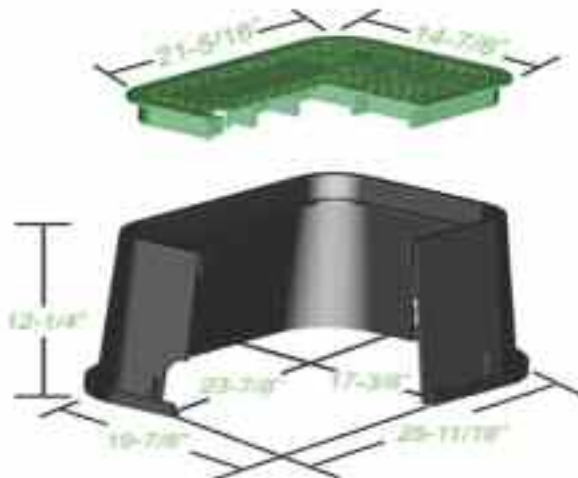

DURA VALVE BOXES

6" Round Valve Box PART # 60
Black Body, Green Lid
D60 Dimensions:
Depth (Height): 9"
Lid: 6.25" Round;
Base: 8.125"
56 units per box. 570 units per pallet.

10" Round Valve Box: PART # 100
Black Body, Green Lid
100 Dimensions:
Depth (Height): 10.25";
Lid: 9.875" Round;
Inside Base Diameter: 11.5"; Outside Base Diameter: 13"
9 units per box. 120 units per pallet.

12" Standard Valve Box: Part # 120

D120 Dimensions: 12" X 17" with a Depth (Height) of 12"

Also Available with a 6" depth: Part # 120-6

Also Available as a 6" extension: Part # 120X

7 units per box. 72 unit per pallet.

Jumbo Valve Box: Part # 150

D150 Dimensions: 15" X 21" with a Depth (Height) of 12"

Also Available with a 6" Depth: Part # 150-6

Also available as a 6" Extension: Part # 150x

5 units per box. 48 units per pallet.