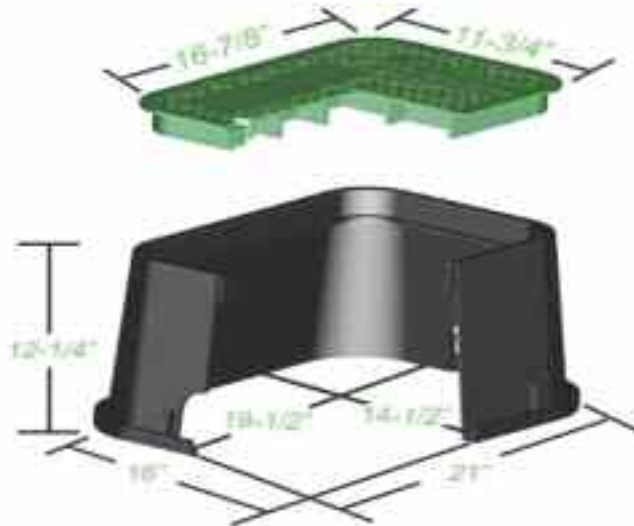

DURA VALVE BOXES

6" Round Valve Box PART # 60
Black Body, Green Lid
D60 Dimensions:
Depth (Height): 9"
Lid: 6.25" Round;
Base: 8.125"
56 units per box. 570 units per pallet.

10" Round Valve Box: PART # 100
Black Body, Green Lid
100 Dimensions:
Depth (Height): 10.25";
Lid: 9.875" Round;
Inside Base Diameter: 11.5"; Outside Base Diameter: 13"
9 units per box. 120 units per pallet.

12" Standard Valve Box: Part # 120

D120 Dimensions: 12" X 17" with a Depth (Height) of 12"

Also Available with a 6" depth: Part # 120-6

Also Available as a 6" extension: Part # 120X

7 units per box. 72 unit per pallet.

Jumbo Valve Box: Part # 150

D150 Dimensions: 15" X 21" with a Depth (Height) of 12"

Also Available with a 6" Depth: Part # 150-6

Also available as a 6" Extension: Part # 150x

5 units per box. 48 units per pallet.